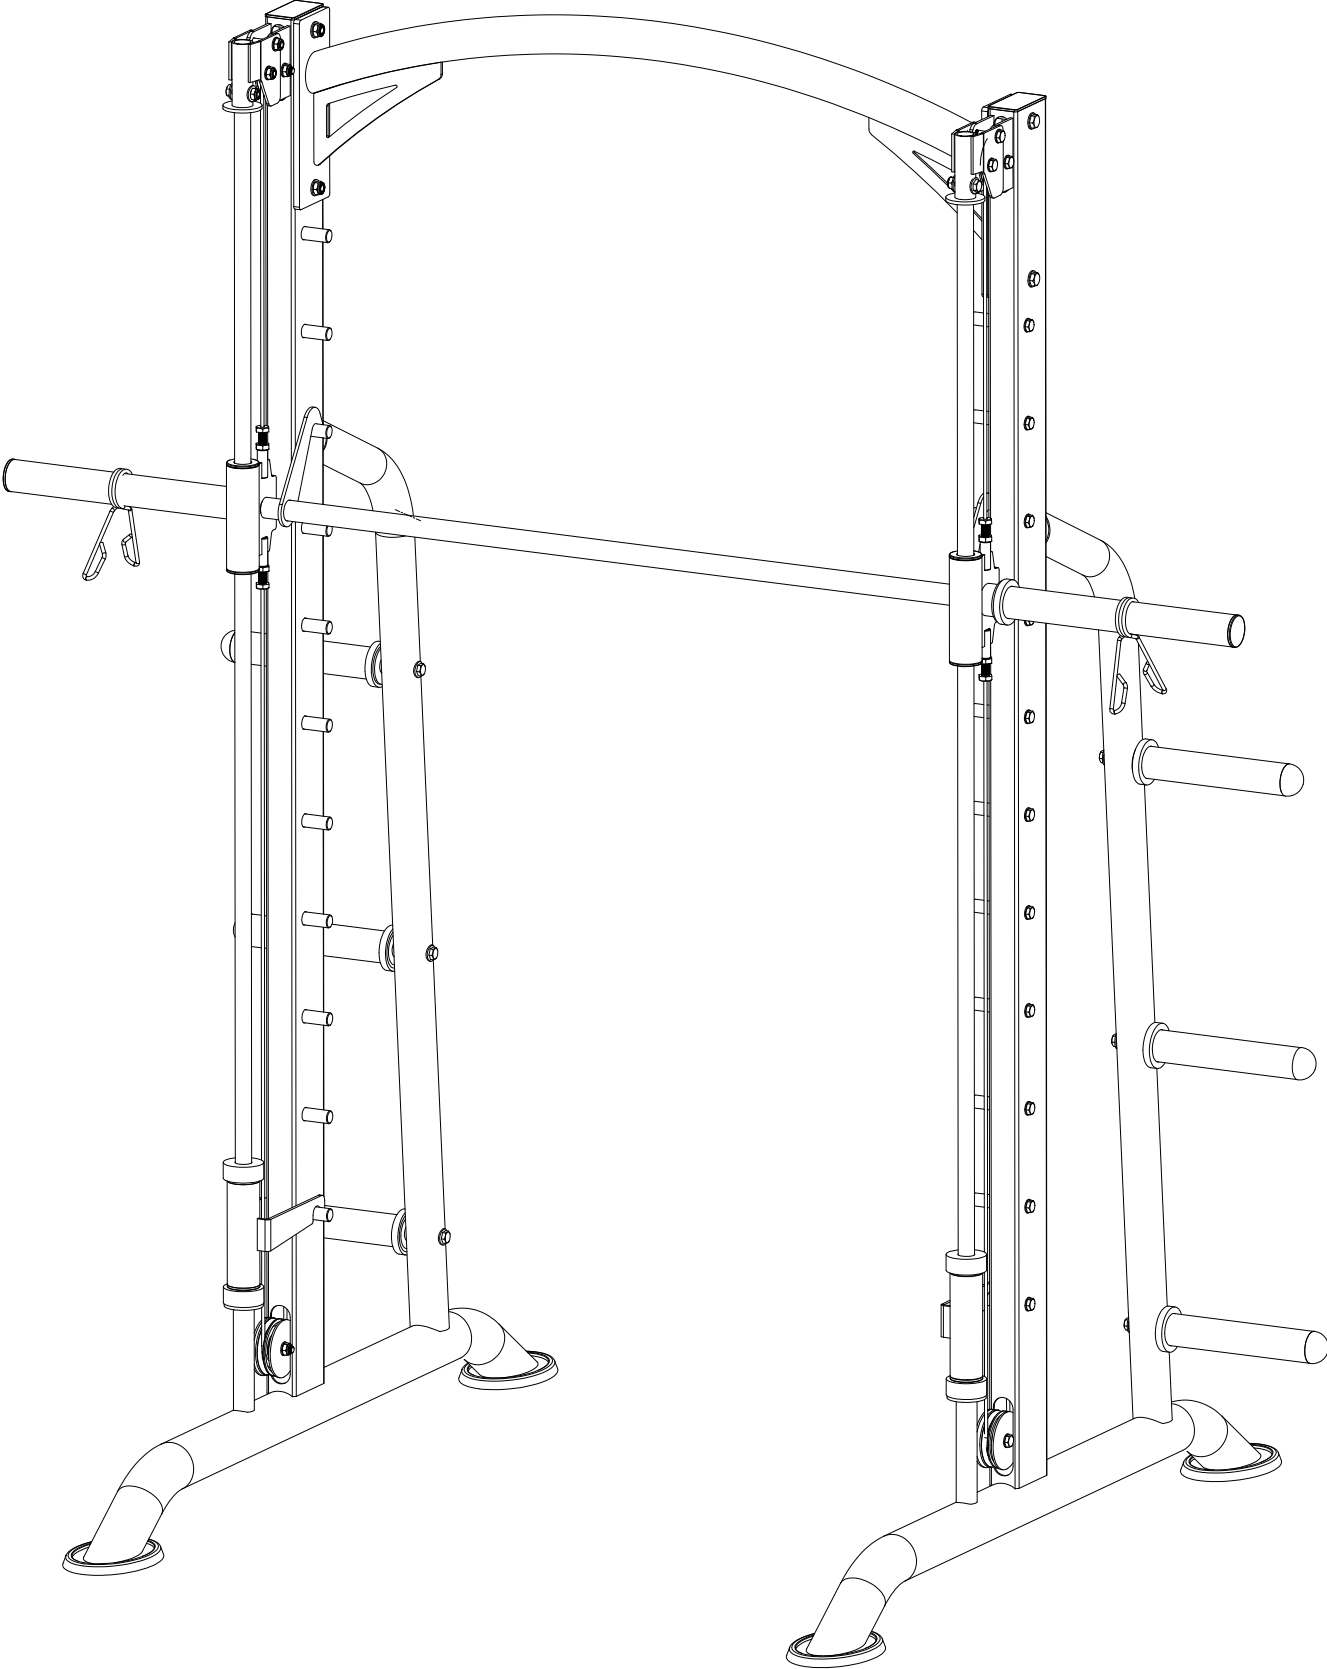

GORILLA SPORTS

Guided Rack Black (101044)

GORILLA SPORTS

Washer: ($\phi 10$)

38X

Washer: ($\phi 12$)

8X

Arc washer: ($\phi 10$)

10X

Hex Bolt: (M10*55)

2X

Lock Nut: (M10)

10X

Lock Nut: (M12)

4X

Hex Bolt: (M10*20)

28X

Hex Bolt: (M10*45)

2X

Hex Bolt: (M10*50)

2X

Hex Bolt: (M10*60)

4X

Hex Bolt: (M12*75)

4X

GORILLA SPORTS

Maximum load 300KG

1

2

		
Washer (φ 10) -8PCS	Arc Washer (φ 10)-4PCS	Lock Nut (M10) -6PCS
		
Hex Bolt (M10*45) -2PCS	Hex Bolt (M10*60) -4PCS	

3

	
Washer ($\Phi 10$) -8PCS	Hex Bolt (M10*55) -2PCS
	
Lock Nut (M10) -4PCS	Hex Bolt (M10*50) -2PCS