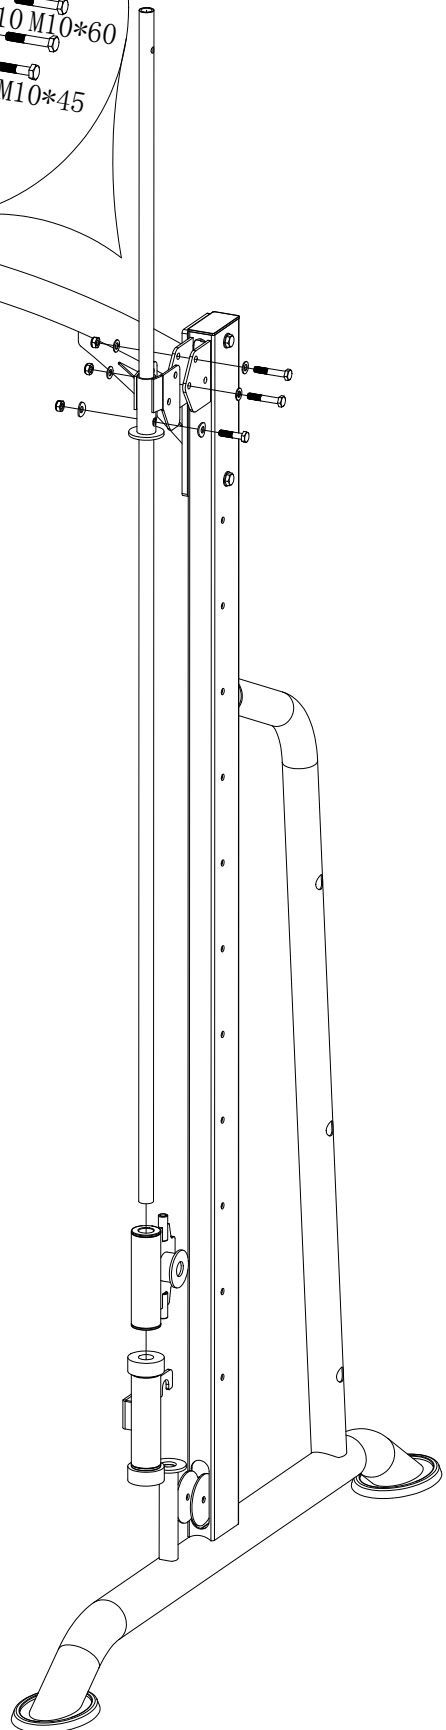

10X

Hex Bolt: (M10*55)

2X

Lock Nut: (M10)

10X

Lock Nut: (M12)

4X

Hex Bolt: (M10*20)

28X

Hex Bolt: (M10*45)

2X

Hex Bolt: (M10*50)

2X

Hex Bolt: (M10*60)

4X

Hex Bolt: (M12*75)

4X

GORILLA SPORTS

Maximum load 300KG

1

2

		
Washer (φ 10) -8PCS	Arc Washer (φ 10)-4PCS	Lock Nut (M10) -6PCS
		
Hex Bolt (M10*45) -2PCS	Hex Bolt (M10*60) -4PCS	

3

	
Washer ($\Phi 10$) -8PCS	Hex Bolt (M10*55) -2PCS
	
Lock Nut (M10) -4PCS	Hex Bolt (M10*50) -2PCS

4

Hex Bolt (M10*20) Washer (Φ 10)
-22PCS -22PCS

5

Hex Bolt (M10*20)
-6PCS

Arc Washer
(Φ 10) -6PCS