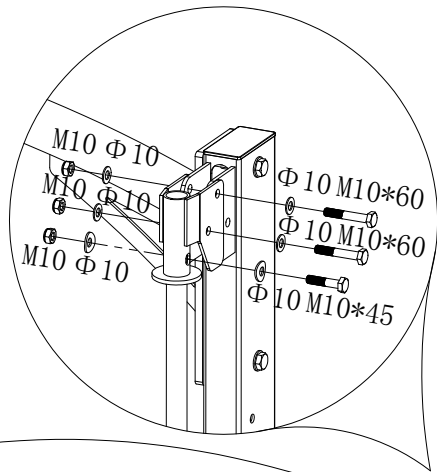

10X

Hex Bolt: (M10*55)

2X

Lock Nut: (M10)

10X

Lock Nut: (M12)

4X

Hex Bolt: (M10*20)

28X

Hex Bolt: (M10*45)

2X

Hex Bolt: (M10*50)

2X

Hex Bolt: (M10*60)

4X

Hex Bolt: (M12*75)

4X

GORILLA SPORTS

Maximum load 300KG

1

2

		
Washer (φ 10) -8PCS	Arc Washer (φ 10)-4PCS	Lock Nut (M10) -6PCS
		
Hex Bolt (M10*45) -2PCS	Hex Bolt (M10*60) -4PCS	

3

	
Washer ($\Phi 10$) -8PCS	Hex Bolt (M10*55) -2PCS
	
Lock Nut (M10) -4PCS	Hex Bolt (M10*50) -2PCS

4

Hex Bolt (M10*20) Washer (Φ 10)
-22PCS -22PCS

5

Hex Bolt (M10*20)
-6PCS

Arc Washer
(Φ 10) -6PCS