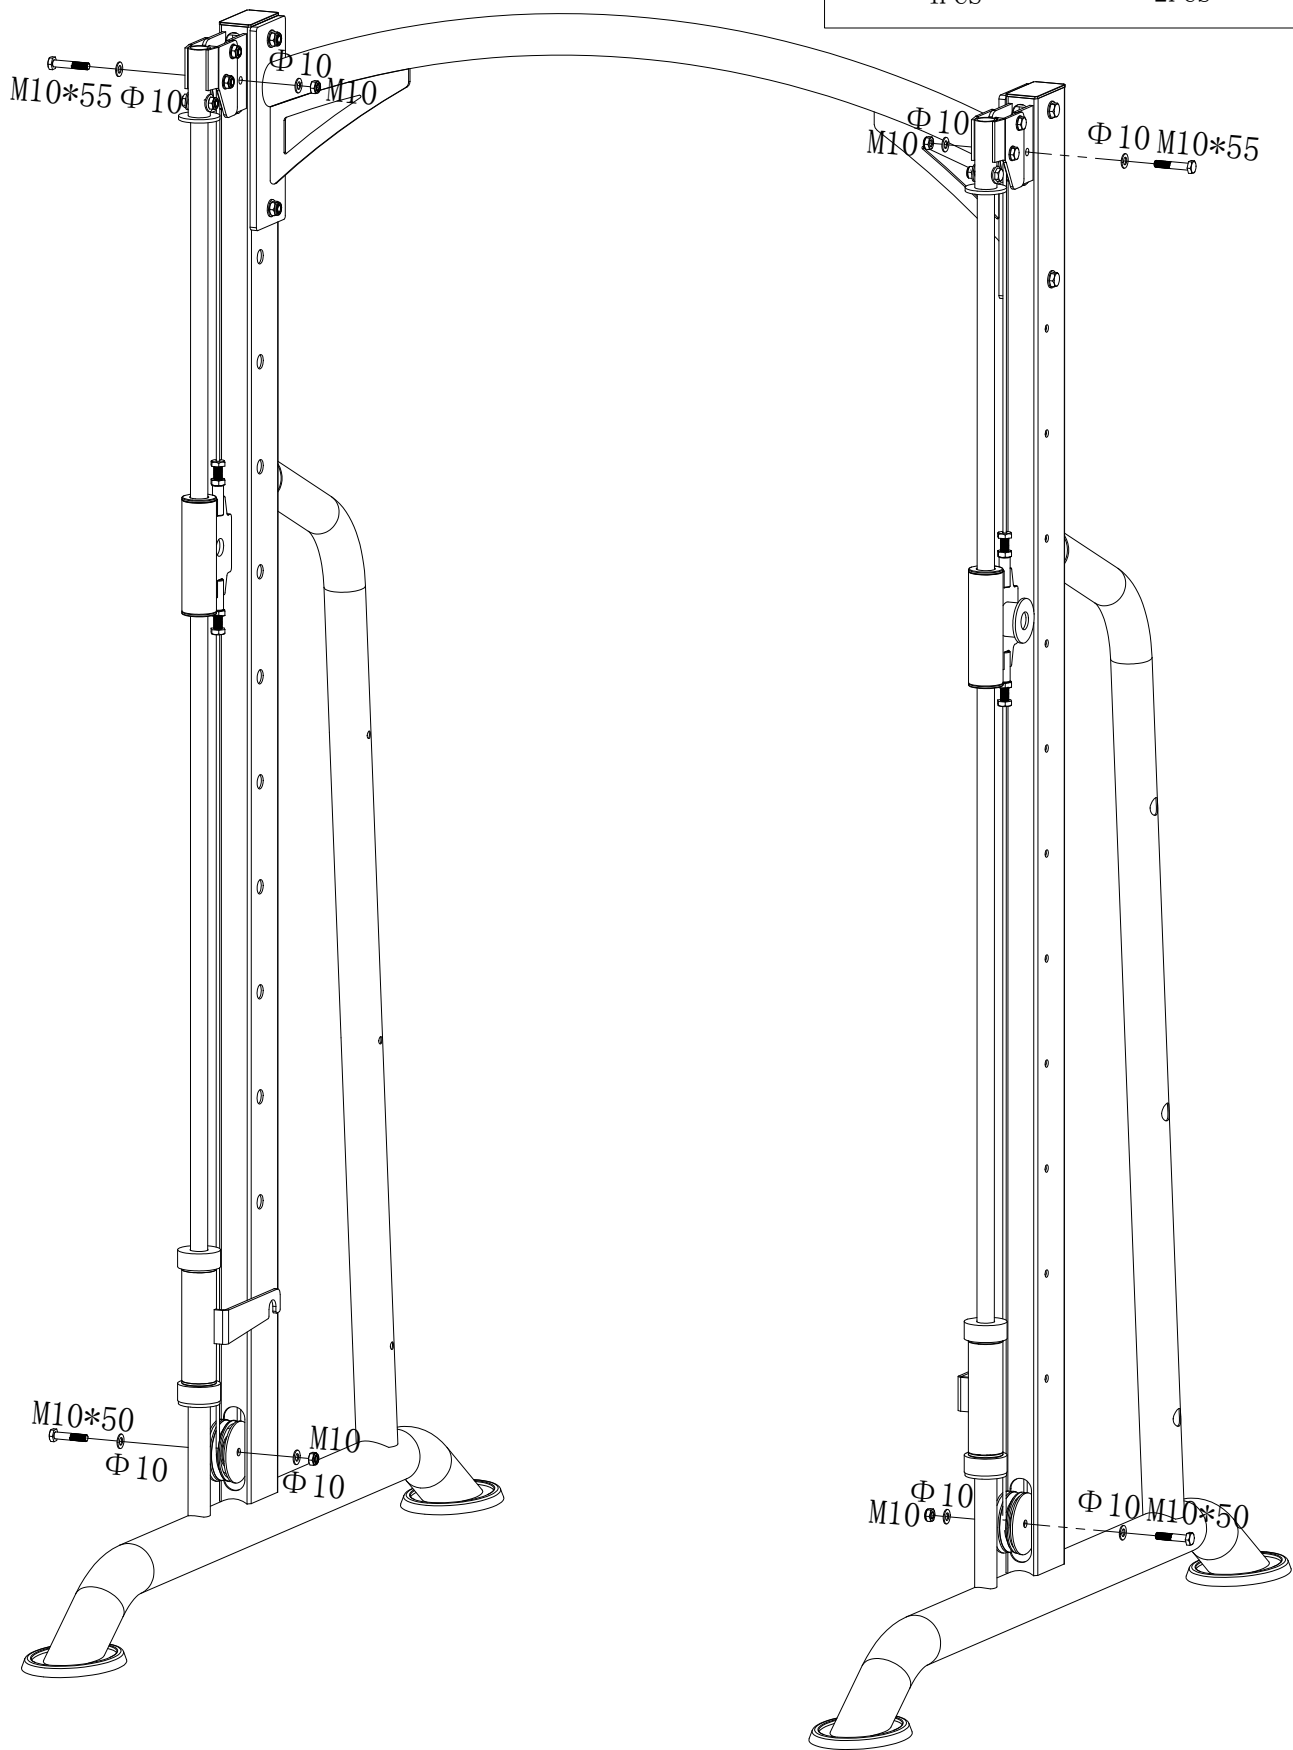

10X

Hex Bolt: (M10*55)

2X

Lock Nut: (M10)

10X

Lock Nut: (M12)

4X

Hex Bolt: (M10*20)

28X

Hex Bolt: (M10*45)

2X

Hex Bolt: (M10*50)

2X

Hex Bolt: (M10*60)

4X

Hex Bolt: (M12*75)

4X

GORILLA SPORTS

Maximum load 300KG

1

2

		
Washer (φ 10) -8PCS	Arc Washer (φ 10)-4PCS	Lock Nut (M10) -6PCS
		
Hex Bolt (M10*45) -2PCS	Hex Bolt (M10*60) -4PCS	

3

	
Washer ($\Phi 10$) -8PCS	Hex Bolt (M10*55) -2PCS
	
Lock Nut (M10) -4PCS	Hex Bolt (M10*50) -2PCS

4

Hex Bolt (M10*20) Washer (Φ 10)
-22PCS -22PCS

5

Hex Bolt (M10*20)
-6PCS

Arc Washer
(Φ 10) -6PCS