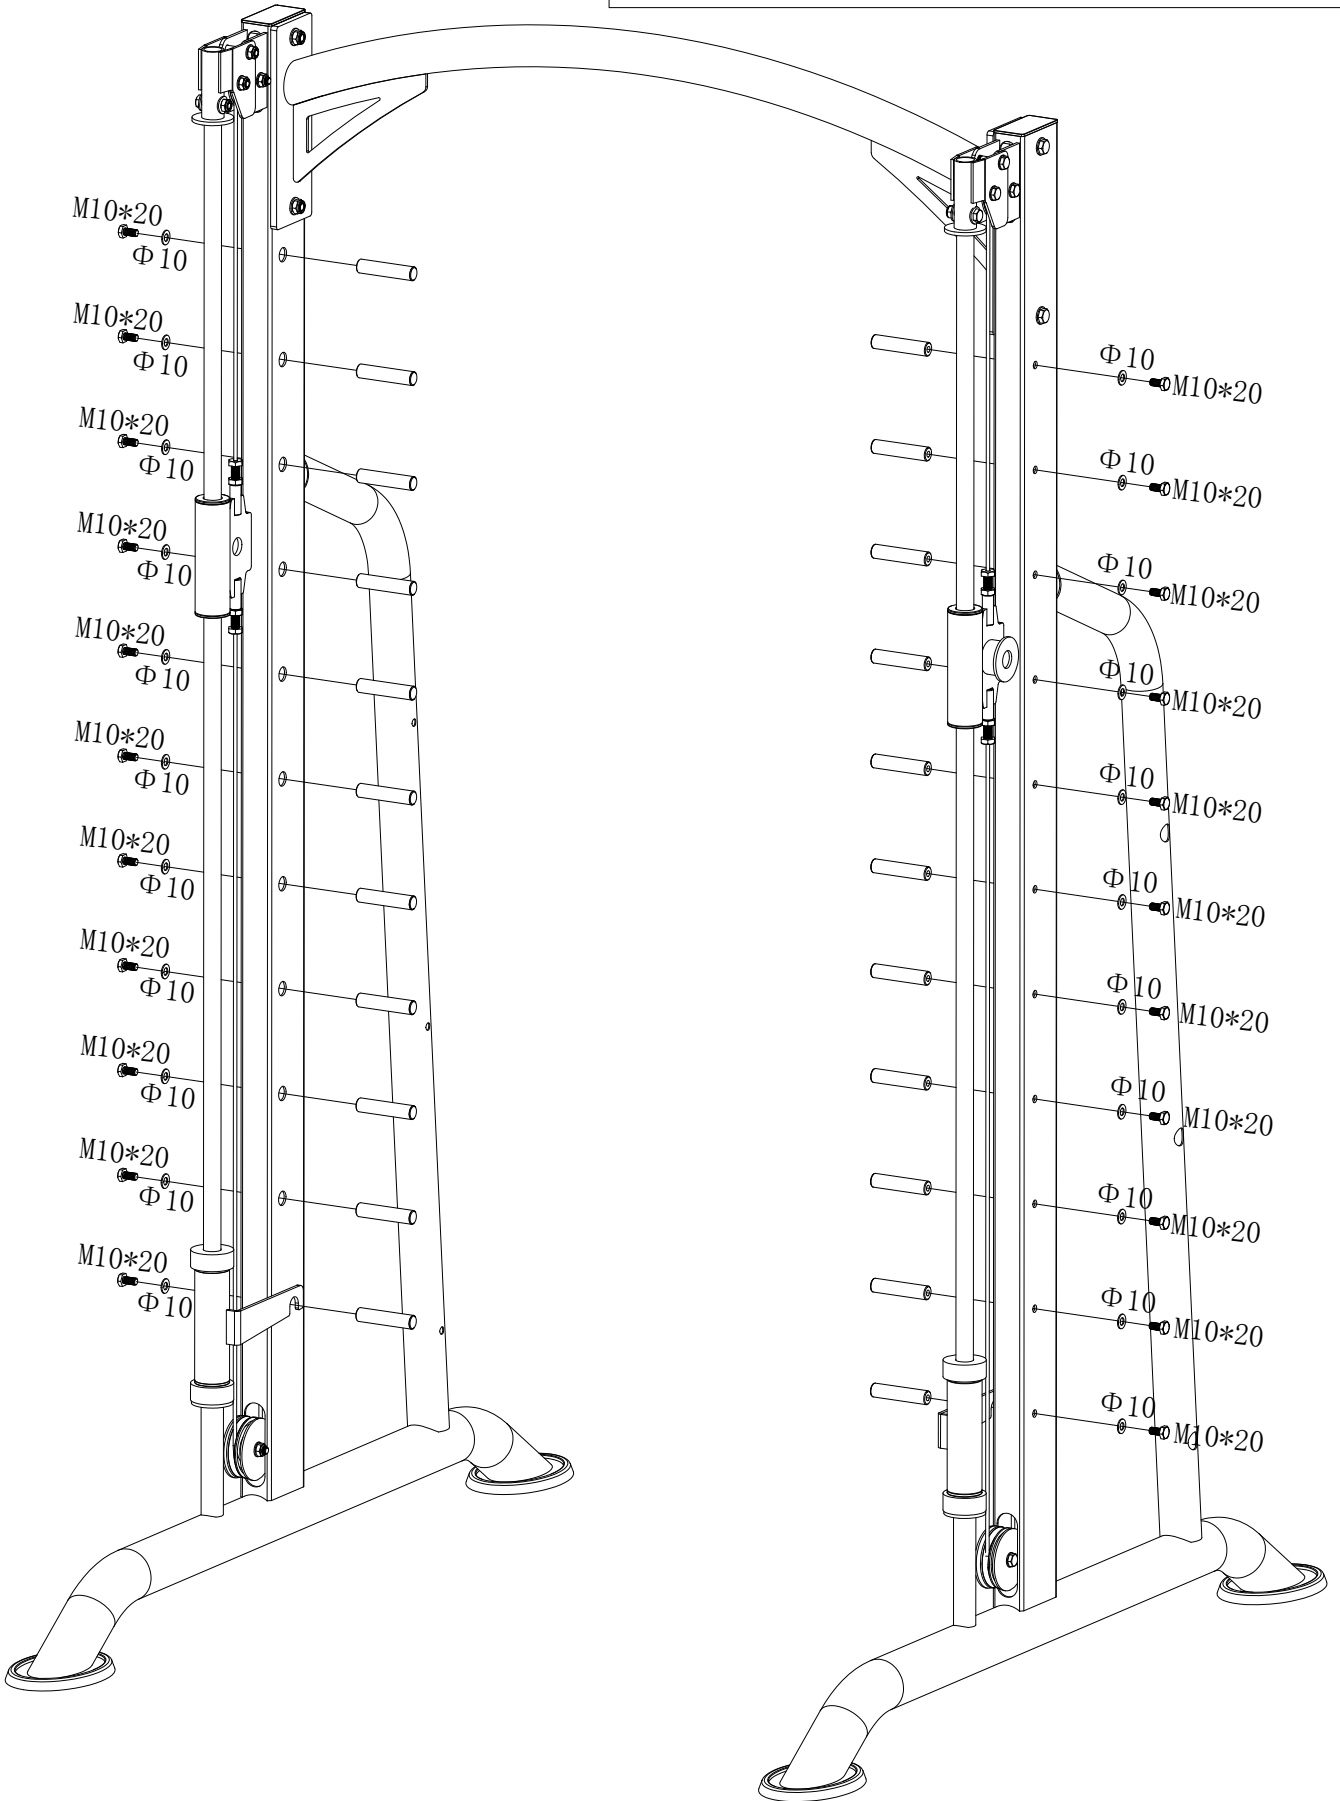

10X

Hex Bolt: (M10*55)

2X

Lock Nut: (M10)

10X

Lock Nut: (M12)

4X

Hex Bolt: (M10*20)

28X

Hex Bolt: (M10*45)

2X

Hex Bolt: (M10*50)

2X

Hex Bolt: (M10*60)

4X

Hex Bolt: (M12*75)

4X

GORILLA SPORTS

Maximum load 300KG

1

2

		
Washer (φ 10) -8PCS	Arc Washer (φ 10)-4PCS	Lock Nut (M10) -6PCS
		
Hex Bolt (M10*45) -2PCS	Hex Bolt (M10*60) -4PCS	

3

	
Washer ($\Phi 10$) -8PCS	Hex Bolt (M10*55) -2PCS
	
Lock Nut (M10) -4PCS	Hex Bolt (M10*50) -2PCS

4

Hex Bolt (M10*20) Washer (Φ 10)
-22PCS -22PCS

5

Hex Bolt (M10*20)
-6PCS

Arc Washer
(Φ 10) -6PCS