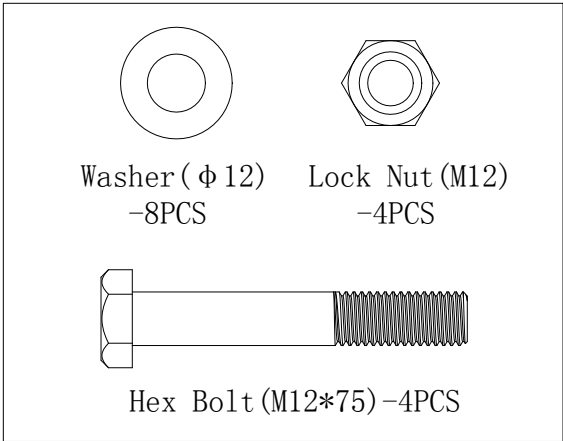

10X

Hex Bolt: (M10*55)

2X

Lock Nut: (M10)

10X

Lock Nut: (M12)

4X

Hex Bolt: (M10*20)

28X

Hex Bolt: (M10*45)

2X

Hex Bolt: (M10*50)

2X

Hex Bolt: (M10*60)

4X

Hex Bolt: (M12*75)

4X

GORILLA SPORTS

Maximum load 300KG

1

2

		
Washer (φ 10) -8PCS	Arc Washer (φ 10)-4PCS	Lock Nut (M10) -6PCS
		
Hex Bolt (M10*45) -2PCS	Hex Bolt (M10*60) -4PCS	

3

	
Washer ($\Phi 10$) -8PCS	Hex Bolt (M10*55) -2PCS
	
Lock Nut (M10) -4PCS	Hex Bolt (M10*50) -2PCS

4

Hex Bolt (M10*20) Washer (Φ 10)
-22PCS -22PCS

5

Hex Bolt (M10*20)
-6PCS

Arc Washer
(Φ 10) -6PCS