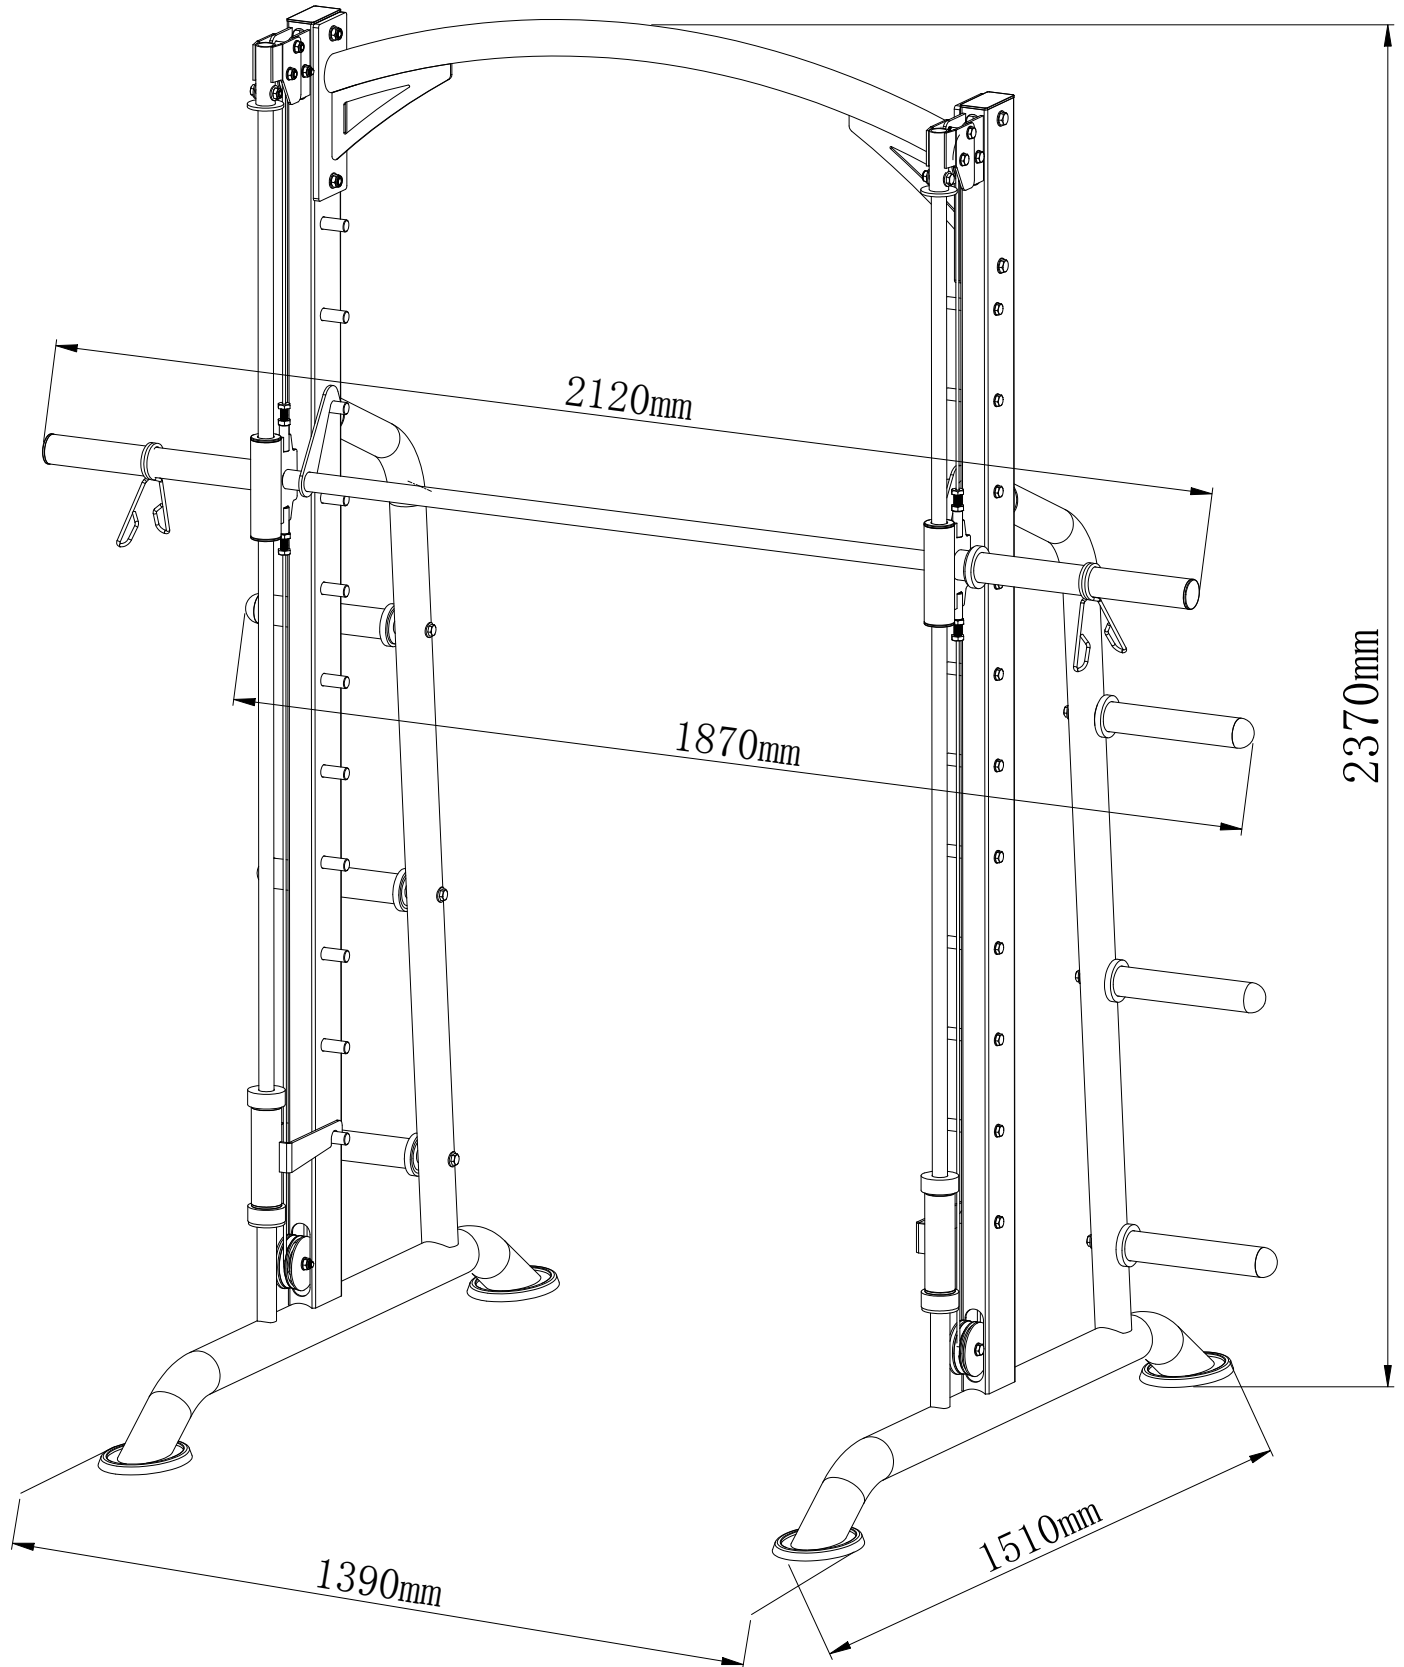

10X

Hex Bolt: (M10*55)

2X

Lock Nut: (M10)

10X

Lock Nut: (M12)

4X

Hex Bolt: (M10*20)

28X

Hex Bolt: (M10*45)

2X

Hex Bolt: (M10*50)

2X

Hex Bolt: (M10*60)

4X

Hex Bolt: (M12*75)

4X

GORILLA SPORTS

Maximum load 300KG

1

2

		
Washer (φ 10) -8PCS	Arc Washer (φ 10)-4PCS	Lock Nut (M10) -6PCS
		
Hex Bolt (M10*45) -2PCS	Hex Bolt (M10*60) -4PCS	

3

	
Washer ($\Phi 10$) -8PCS	Hex Bolt (M10*55) -2PCS
	
Lock Nut (M10) -4PCS	Hex Bolt (M10*50) -2PCS

4

Hex Bolt (M10*20) Washer (Φ 10)
-22PCS -22PCS

5

Hex Bolt (M10*20)
-6PCS

Arc Washer
(Φ 10) -6PCS