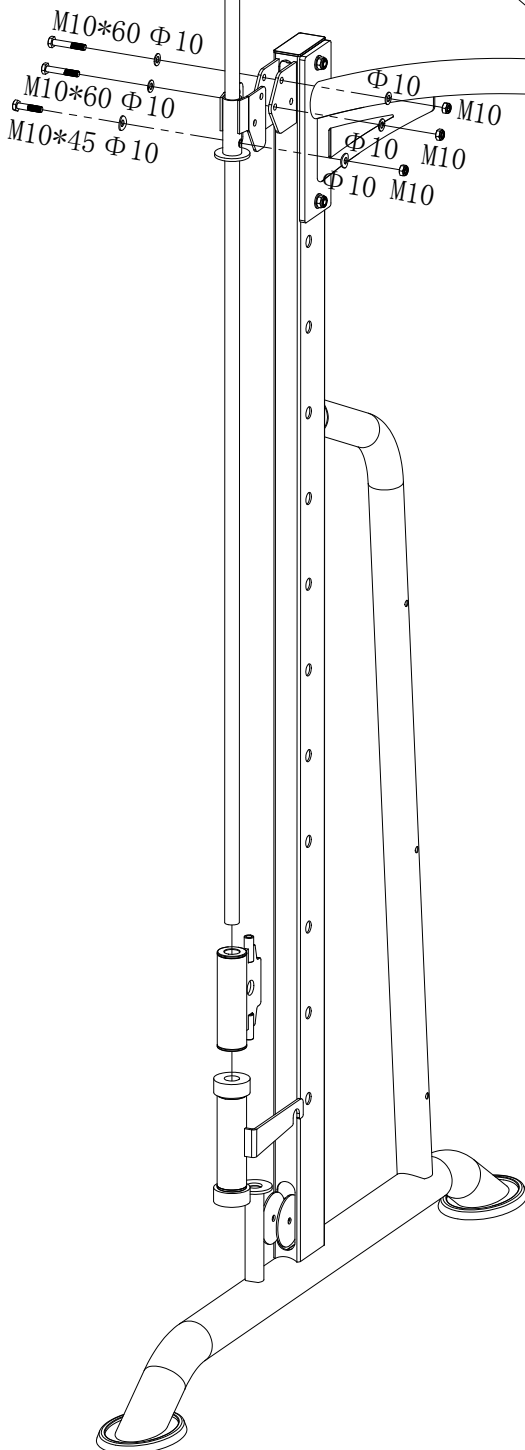

10X

Hex Bolt: (M10*55)

2X

Lock Nut: (M10)

10X

Lock Nut: (M12)

4X

Hex Bolt: (M10*20)

28X

Hex Bolt: (M10*45)

2X

Hex Bolt: (M10*50)

2X

Hex Bolt: (M10*60)

4X

Hex Bolt: (M12*75)

4X

GORILLA SPORTS

Maximum load 300KG

1

2

		
Washer (φ 10) -8PCS	Arc Washer (φ 10)-4PCS	Lock Nut (M10) -6PCS
		
Hex Bolt (M10*45) -2PCS	Hex Bolt (M10*60) -4PCS	

3

	
Washer ($\Phi 10$) -8PCS	Hex Bolt (M10*55) -2PCS
	
Lock Nut (M10) -4PCS	Hex Bolt (M10*50) -2PCS

4

Hex Bolt (M10*20) Washer (Φ 10)
-22PCS -22PCS

5

Hex Bolt (M10*20)
-6PCS

Arc Washer
(Φ 10) -6PCS