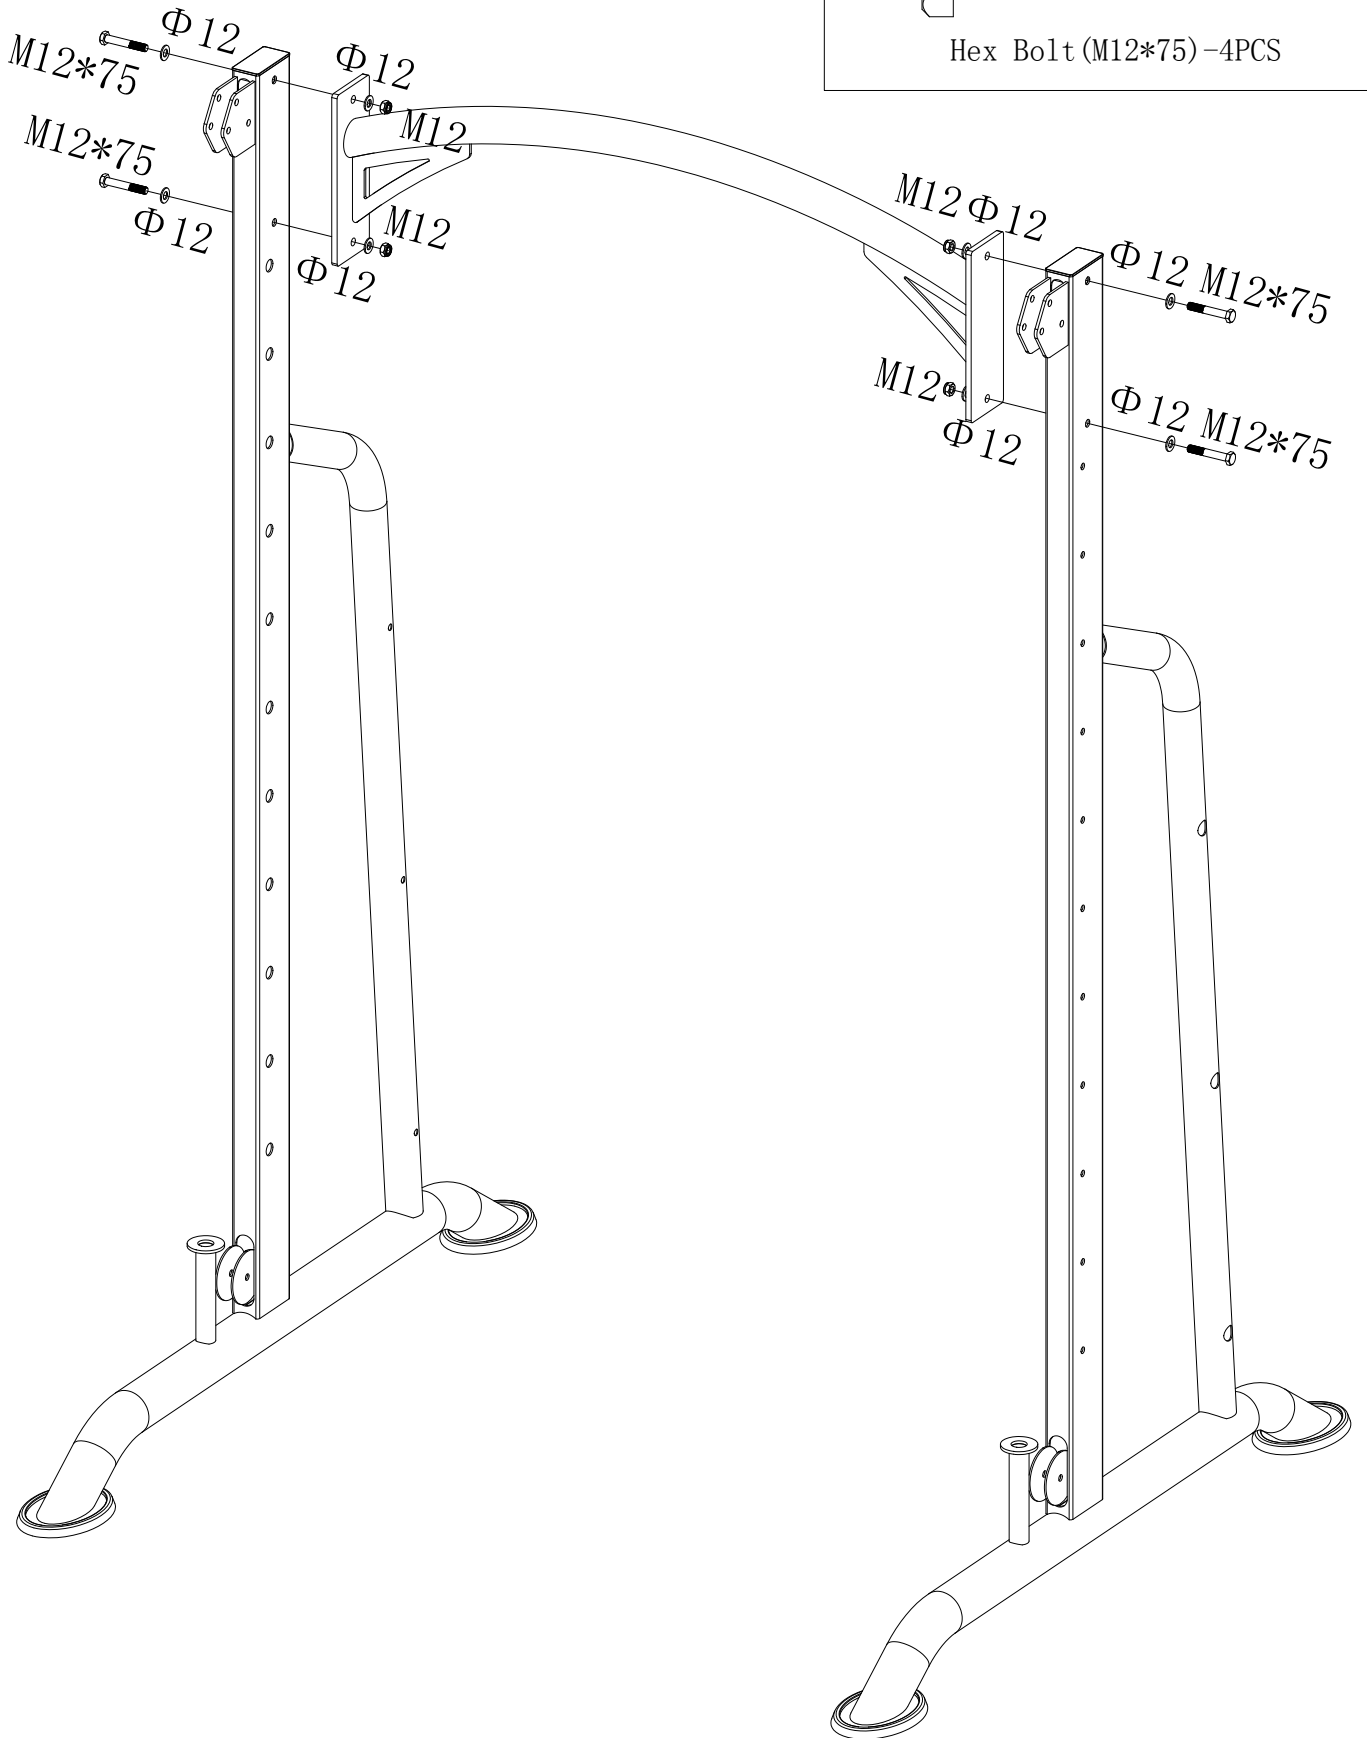

10X

Hex Bolt: (M10*55)

2X

Lock Nut: (M10)

10X

Lock Nut: (M12)

4X

Hex Bolt: (M10*20)

28X

Hex Bolt: (M10*45)

2X

Hex Bolt: (M10*50)

2X

Hex Bolt: (M10*60)

4X

Hex Bolt: (M12*75)

4X

GORILLA SPORTS

Maximum load 300KG

1

2

		
Washer (φ 10) -8PCS	Arc Washer (φ 10)-4PCS	Lock Nut (M10) -6PCS
		
Hex Bolt (M10*45) -2PCS	Hex Bolt (M10*60) -4PCS	

3

	
Washer ($\Phi 10$) -8PCS	Hex Bolt (M10*55) -2PCS
	
Lock Nut (M10) -4PCS	Hex Bolt (M10*50) -2PCS

4

Hex Bolt (M10*20) Washer (Φ 10)
-22PCS -22PCS

5

Hex Bolt (M10*20)
-6PCS

Arc Washer
(Φ 10) -6PCS