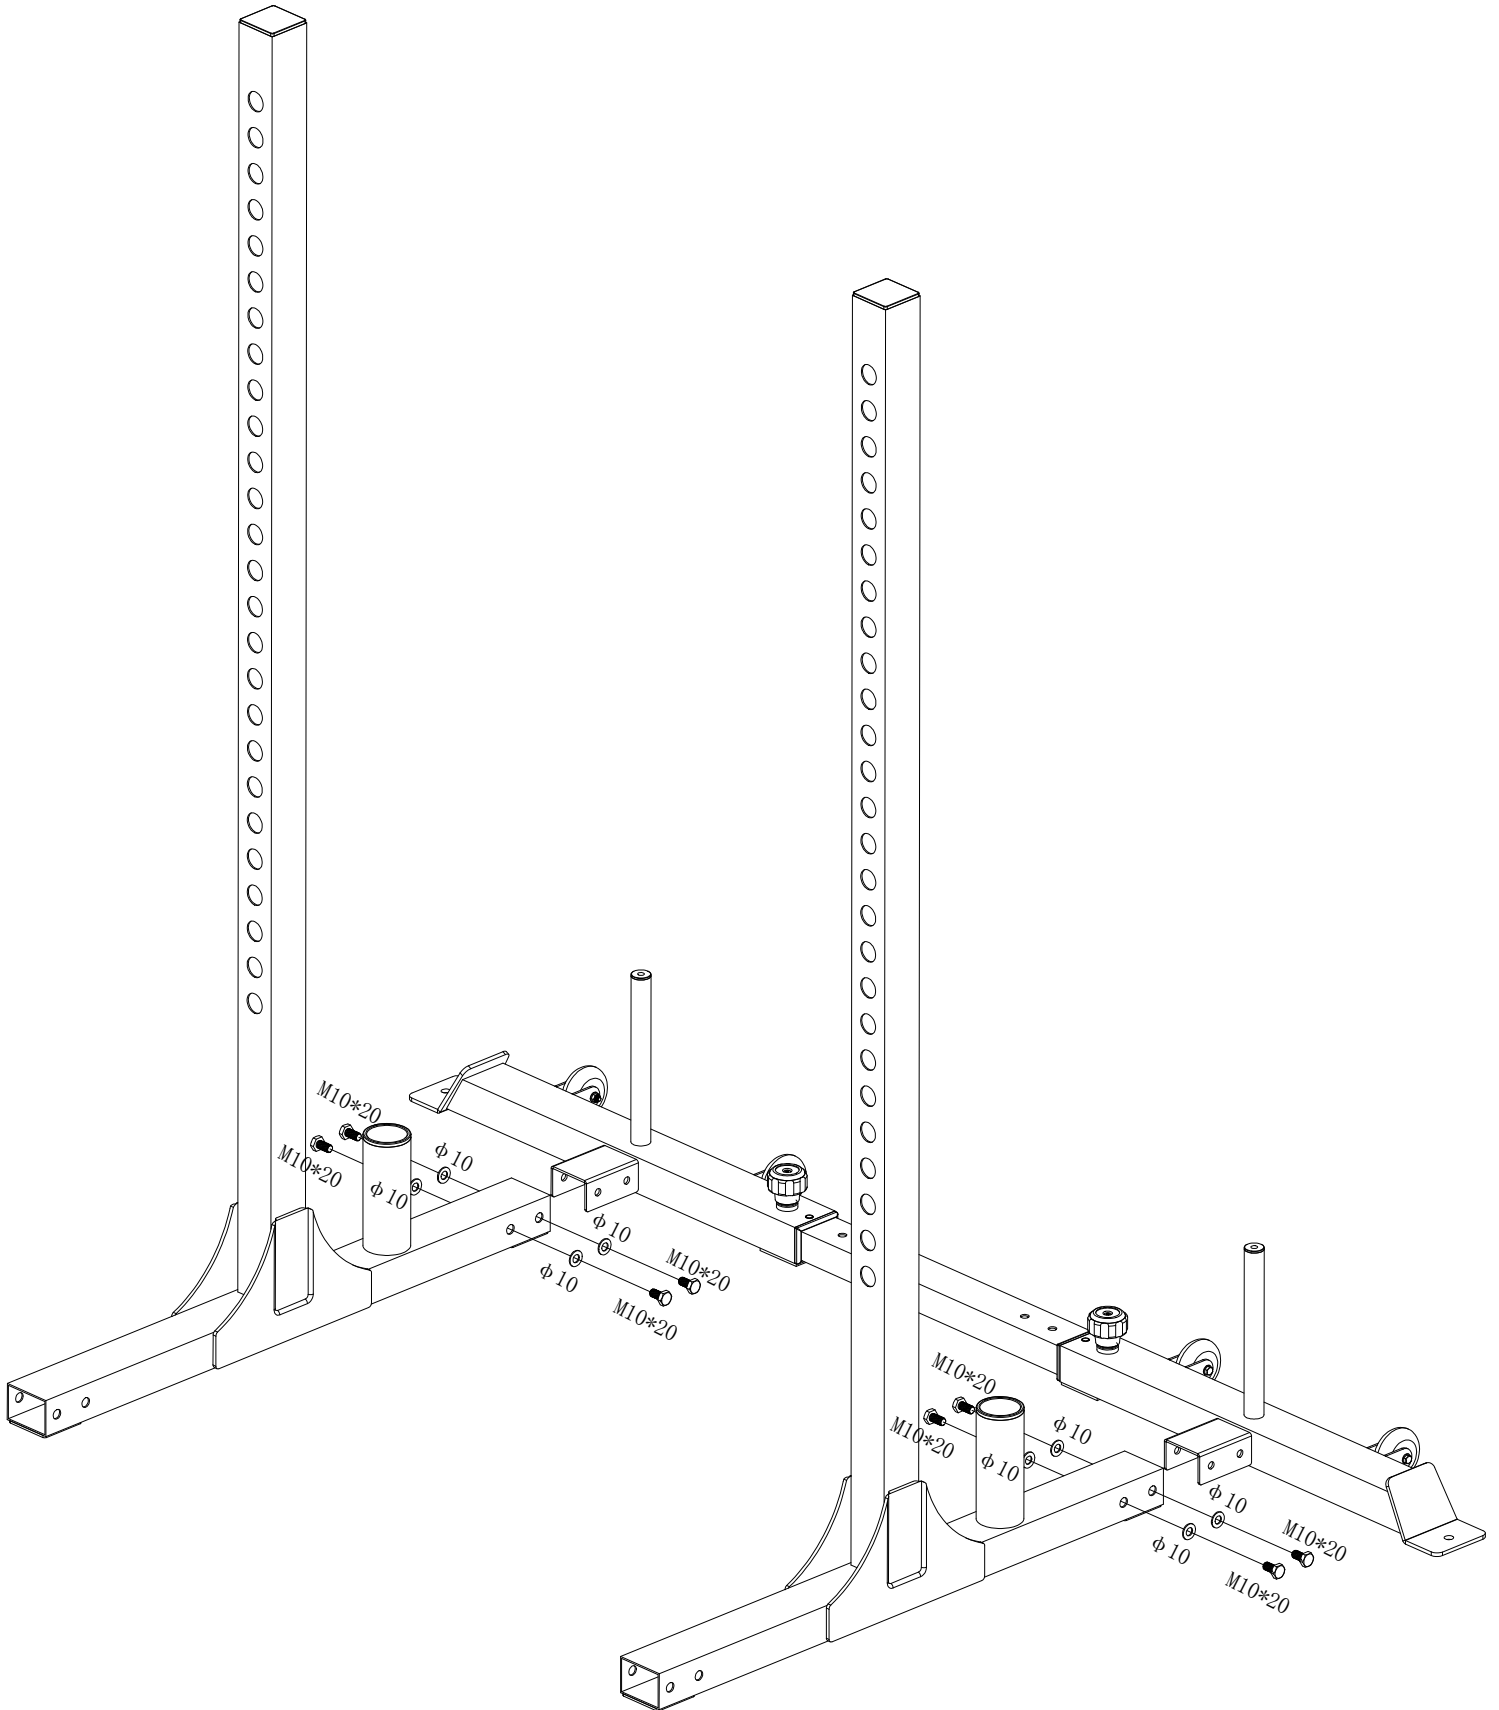

GORILLA SPORTS

Professional Dumbbell Stands (100945)

GORILLA SPORTS

Washer: (ϕ 10)

18X

Hex Bolt: (M10*20)

16X

Hexagon socket head
cap screws : (M10*20)

2X

GORILLA SPORTS

Maximum load 400KG

1

2

Washer (φ 10) Hex Bolt (M10*20)
-8PCS -8PCS

3

Washer (ϕ 10) Hex Bolt (M10*20)
-8PCS -8PCS

4

Washer (Φ 10)
-2PCS

Hexagon socket head
cap screws (M10*20)
-2PCS