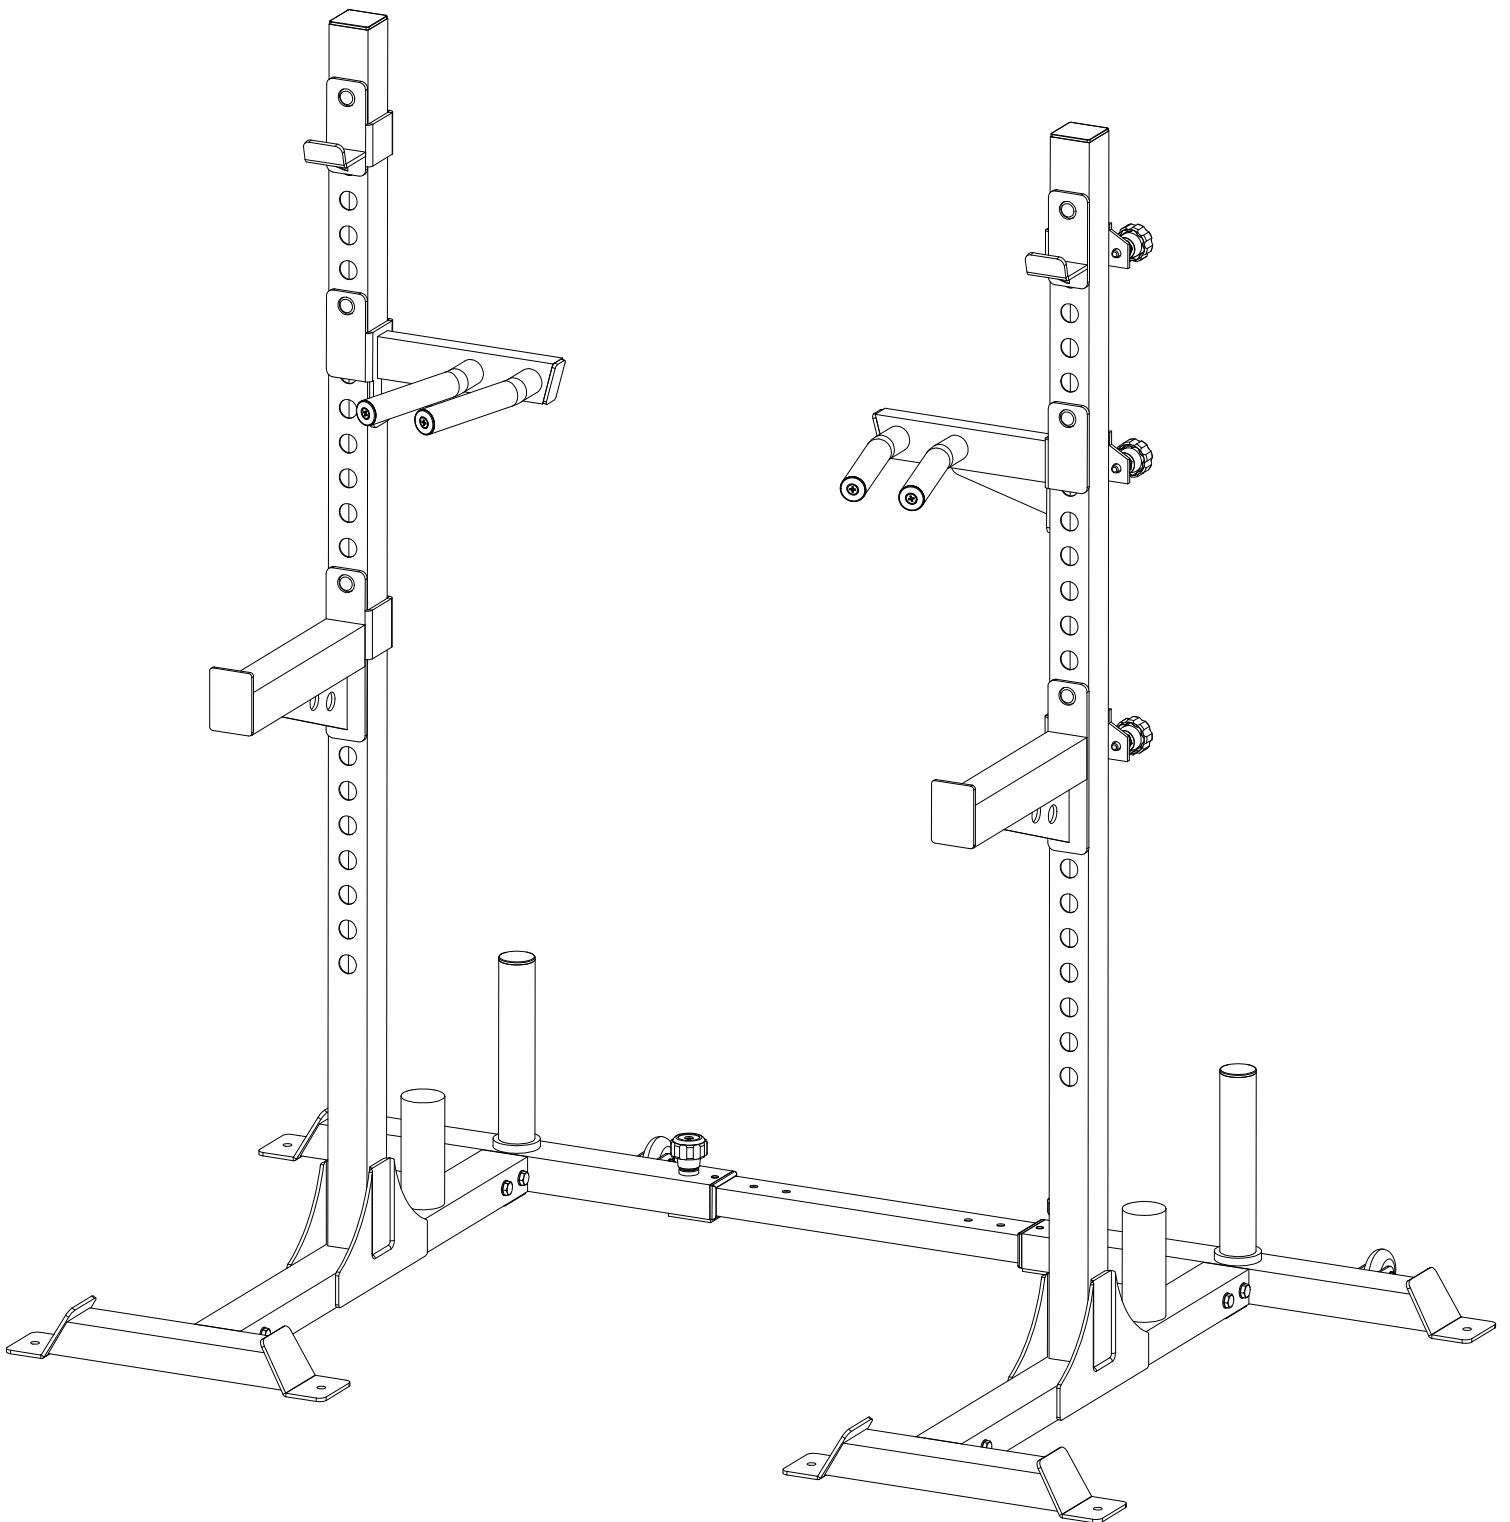

GORILLA SPORTS

Professional Dumbbell Stands (100945)

GORILLA SPORTS

Washer: (ϕ 10)

18X

Hex Bolt: (M10*20)

16X

Hexagon socket head
cap screws : (M10*20)

2X

GORILLA SPORTS

Maximum load 400KG

1

2

Washer (φ 10) Hex Bolt (M10*20)
-8PCS -8PCS

3

Washer (ϕ 10) Hex Bolt (M10*20)
-8PCS -8PCS

4

Washer (Φ 10)
-2PCS

Hexagon socket head
cap screws (M10*20)
-2PCS