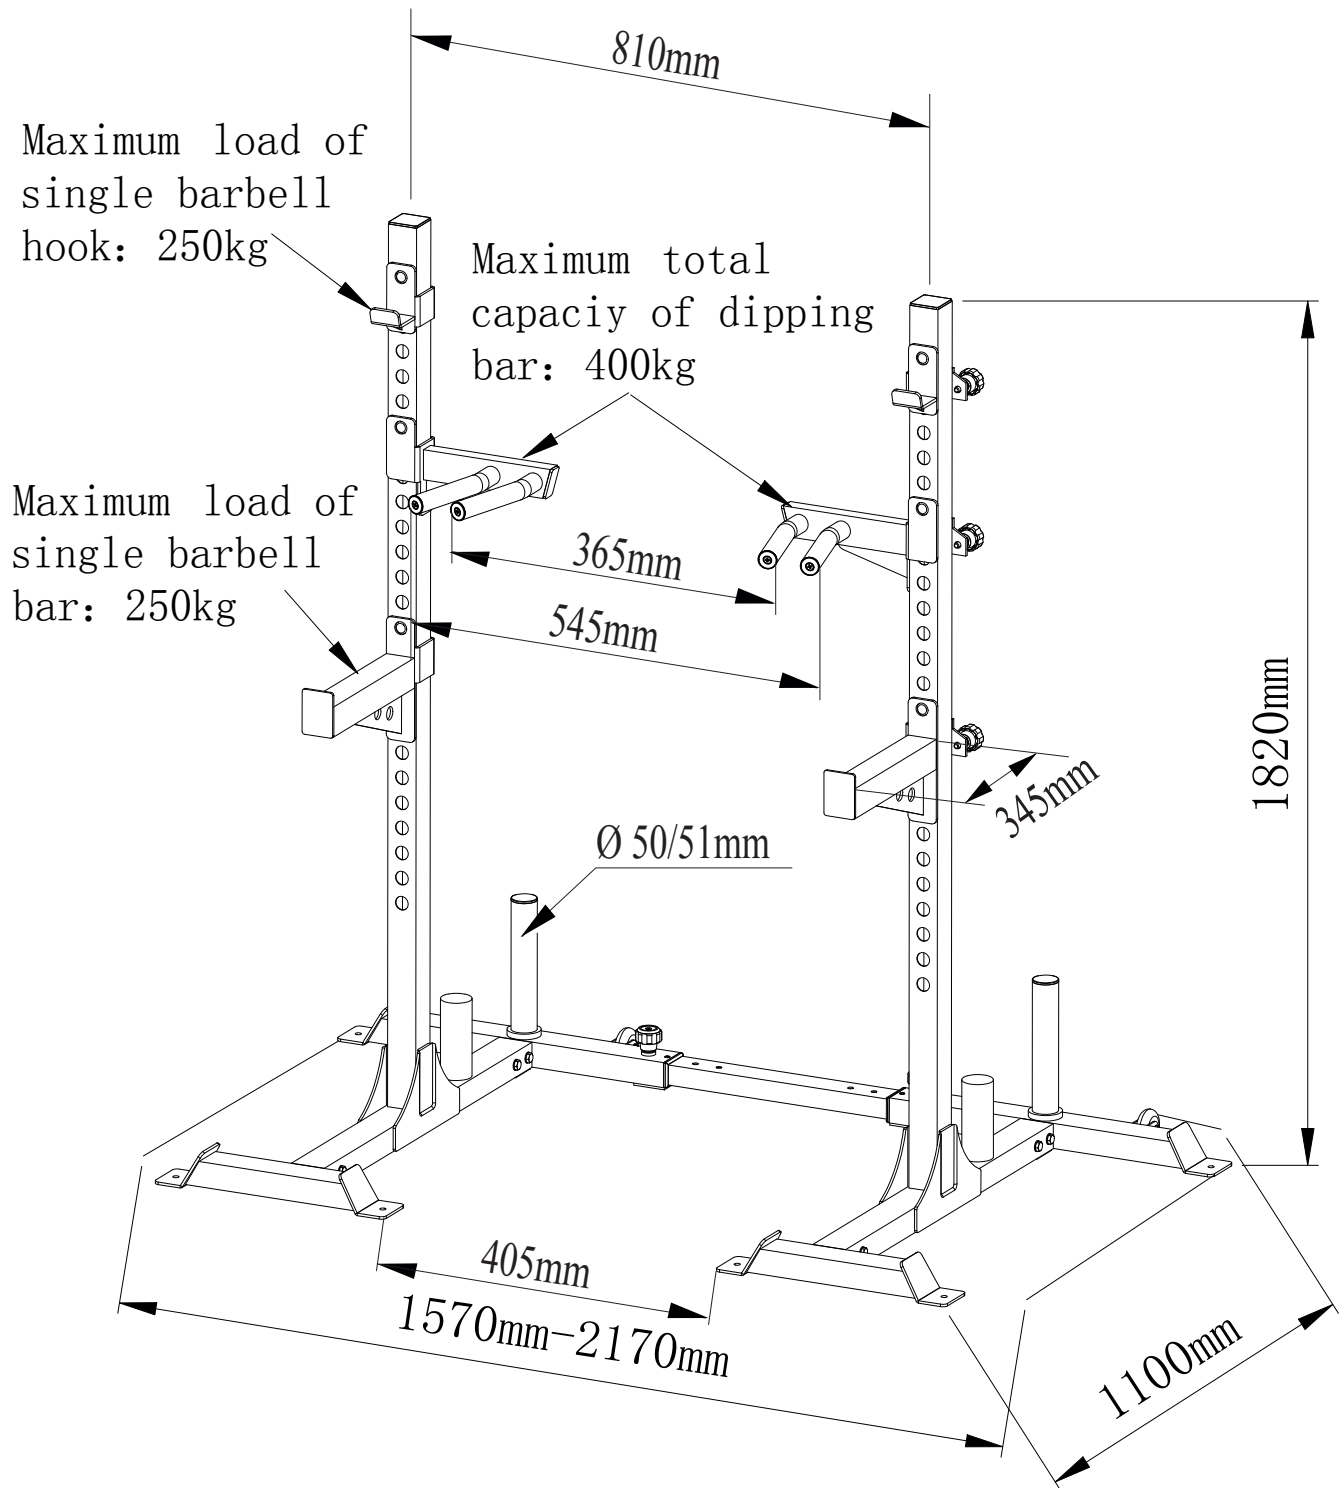

GORILLA SPORTS

Professional Dumbbell Stands (100945)

GORILLA SPORTS

Washer: (ϕ 10)

18X

Hex Bolt: (M10*20)

16X

Hexagon socket head
cap screws : (M10*20)

2X

GORILLA SPORTS

Maximum load 400KG

1

2

Washer (φ 10) Hex Bolt (M10*20)
-8PCS -8PCS

3

Washer (ϕ 10) Hex Bolt (M10*20)
-8PCS -8PCS

4

Washer (Φ 10)
-2PCS

Hexagon socket head
cap screws (M10*20)
-2PCS