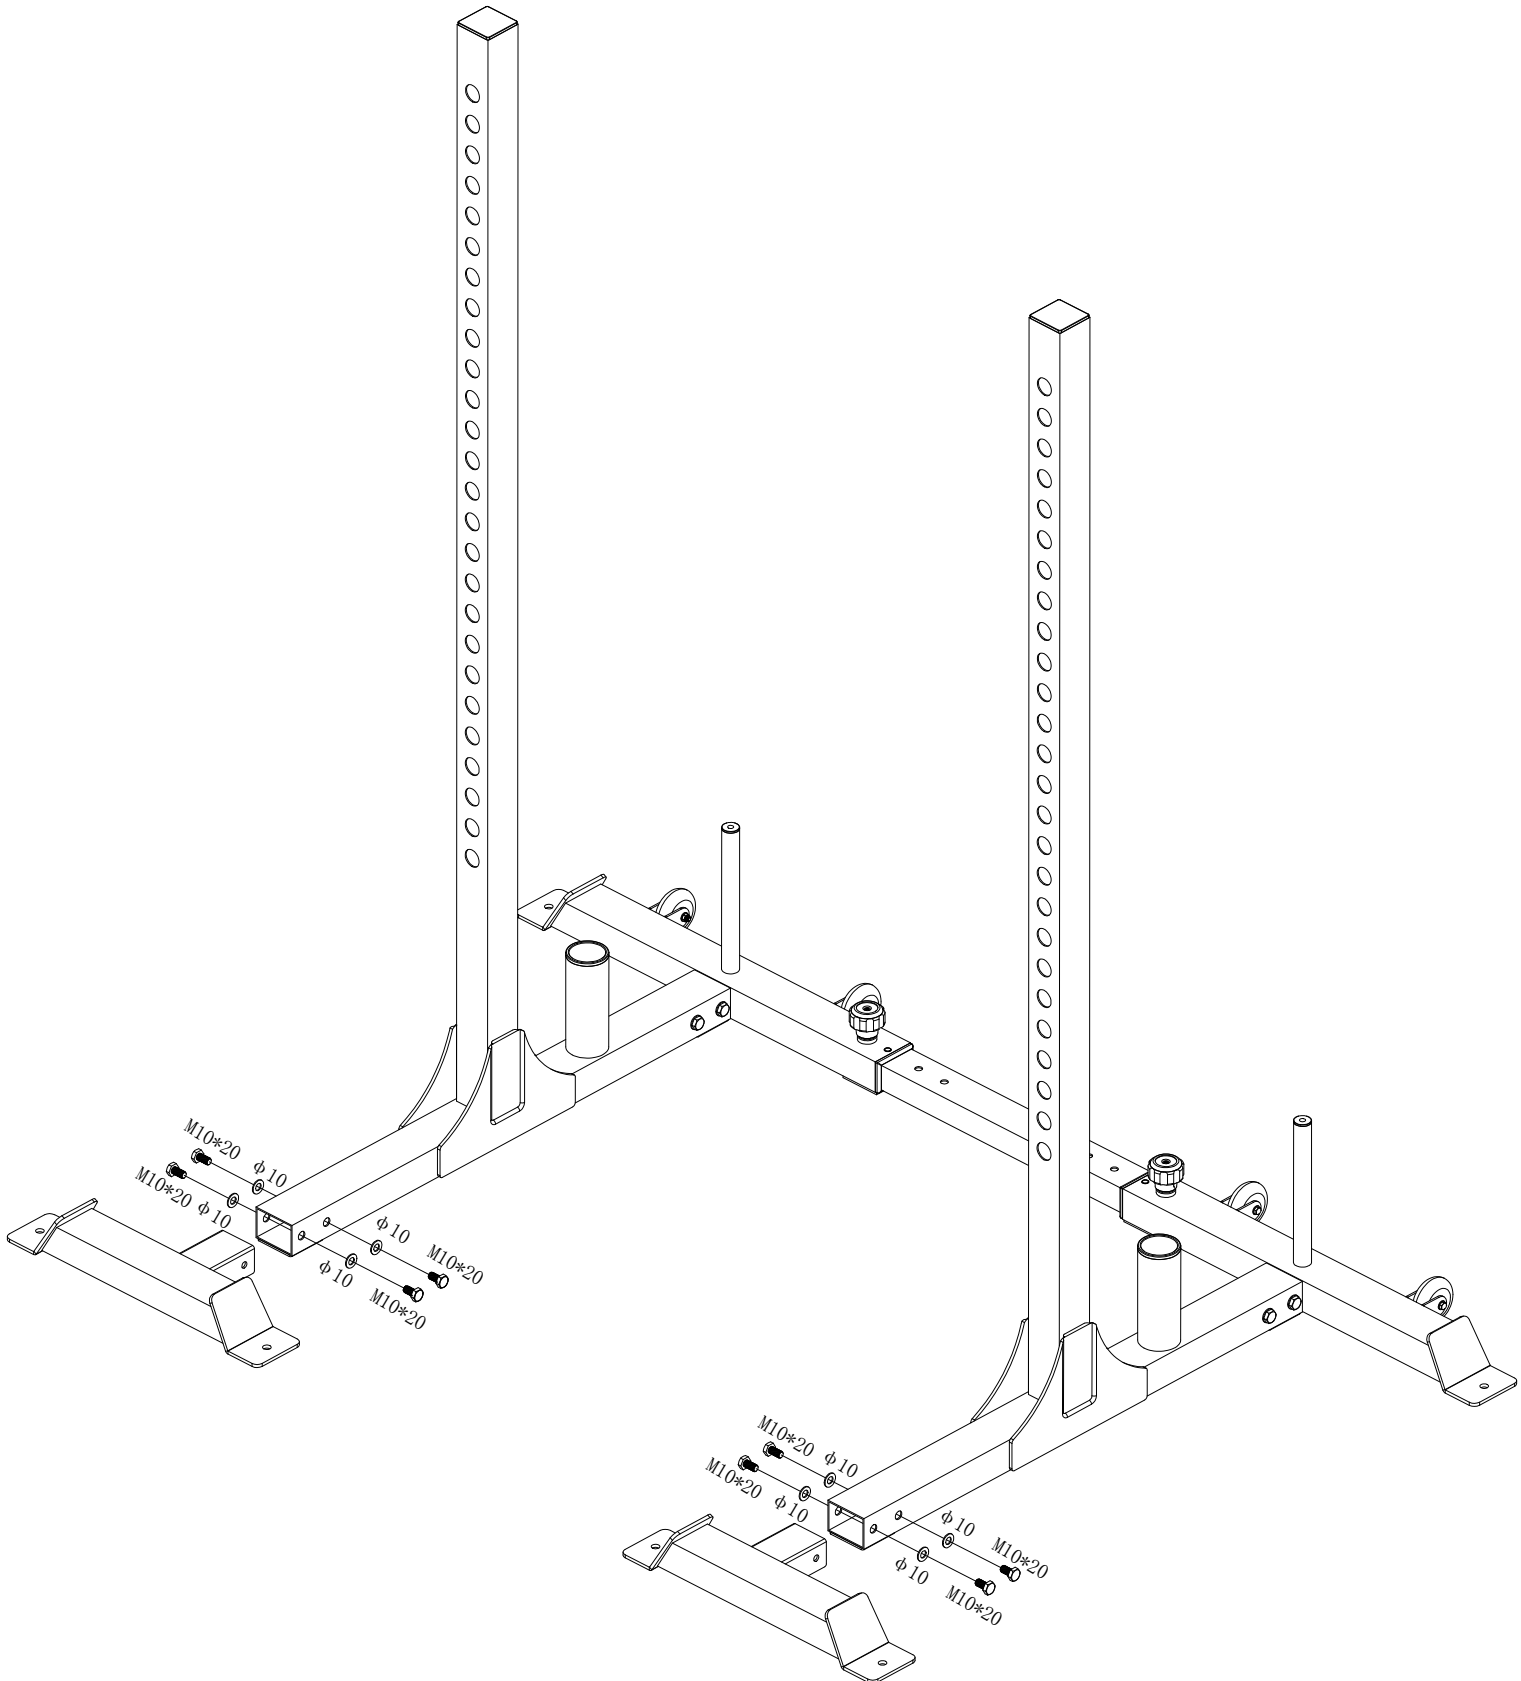

GORILLA SPORTS

Professional Dumbbell Stands (100945)

GORILLA SPORTS

Washer: (ϕ 10)

18X

Hex Bolt: (M10*20)

16X

Hexagon socket head
cap screws : (M10*20)

2X

GORILLA SPORTS

Maximum load 400KG

1

2

Washer (φ 10) Hex Bolt (M10*20)
-8PCS -8PCS

3

Washer (ϕ 10) Hex Bolt (M10*20)
-8PCS -8PCS

4

Washer (Φ 10)
-2PCS

Hexagon socket head
cap screws (M10*20)
-2PCS