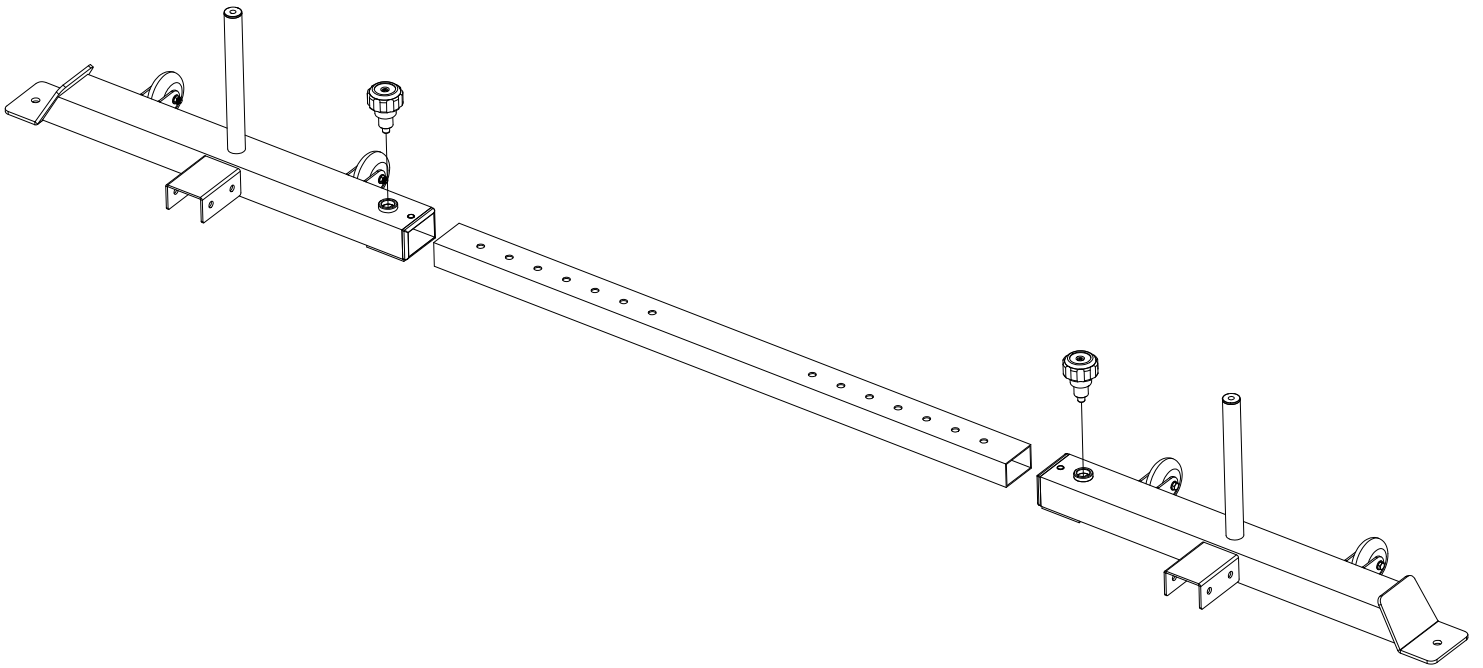

GORILLA SPORTS

Professional Dumbbell Stands (100945)

GORILLA SPORTS

Washer: (ϕ 10)

18X

Hex Bolt: (M10*20)

16X

Hexagon socket head
cap screws : (M10*20)

2X

GORILLA SPORTS

Maximum load 400KG

1

2

Washer (φ 10) Hex Bolt (M10*20)
-8PCS -8PCS

3

Washer (ϕ 10) Hex Bolt (M10*20)
-8PCS -8PCS

4

Washer (Φ 10)
-2PCS

Hexagon socket head
cap screws (M10*20)
-2PCS